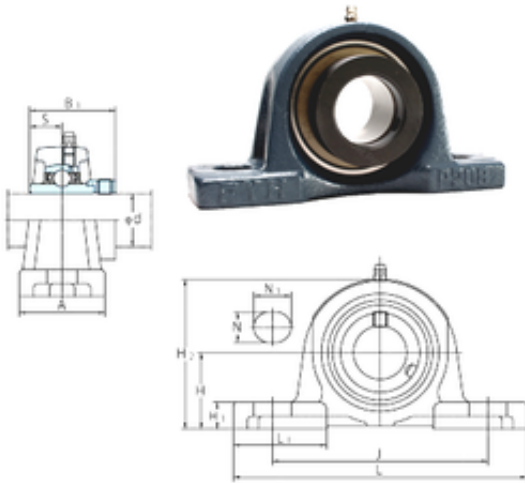

FYH NAP205-14 FYH Bearing

Bearing No. NAP205-14

NAP205-14 Bearing 2D drawings and 3D CAD models

Bore Diameter	22,225 mm
Width	36,5 mm
d	22,225 mm
A	38 mm
B1	44,4 mm
H	36,5 mm
H1	13 mm
H2	71 mm
J	105 mm
L	140 mm
L1	43 mm
N	13 mm
N1	18 mm
S	17,5 mm
Bolt (G)	M10
Weight	0,87 Kg
Basic dynamic load rating (C)	14 kN