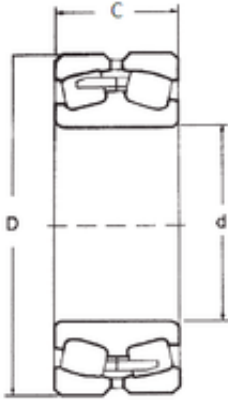

DAF Mechanical & Electrical Equipment C...

200 mm x 340 mm x 112 mm 200 mm x 340 mm
x 112 mm FBJ 23140 FBJ Bearing

Bearing No. 23140

Size	200x340x112 mm
Bore Diameter	200 mm
Outer Diameter	340 mm
Width	112 mm
d	200 mm
D	340 mm
B	112 mm
C	112 mm
Weight	43,7 Kg
Basic dynamic load rating (C)	1240 kN
Basic static load rating (C0)	2250 kN
(Grease) Lubrication Speed	980 r/min

23140 Bearing 2D drawings and 3D CAD models