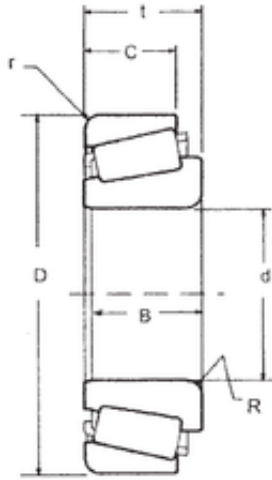

## DAF Mechanical & Electrical Equipment C...

45 mm x 85 mm x 19 mm 45 mm x 85 mm x 19 mm FBJ 30209 FBJ Bearing

Bearing No. 30209

Size	45x85x20.75 mm
Bore Diameter	45 mm
Outer Diameter	85 mm
Width	20,75 mm
d	45 mm
D	85 mm
T	20,75 mm
B	19 mm
C	16 mm
R	1,5 mm
r	1,5 mm
Weight	0,48 Kg
Basic dynamic load rating (C)	66 kN

30209 Bearing 2D drawings and 3D CAD models