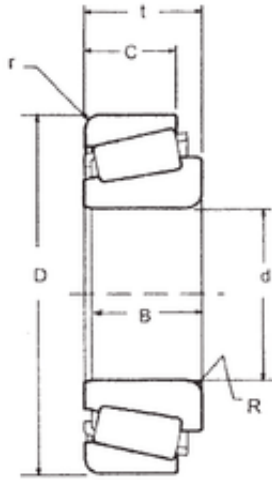

## DAF Mechanical & Electrical Equipment C...

133,35 mm x 215,9 mm x 47,625 mm 133,35  
mm x 215,9 mm x 47,625 mm FBJ 74525/74850  
FBJ Bearing

Bearing No. 74525/74850

Size	133.35x215.9x47.625 mm
Bore Diameter	133,35 mm
Outer Diameter	215,9 mm
Width	47,625 mm
d	133,35 mm
D	215,9 mm
T	47,625 mm
B	47,625 mm
C	34,925 mm
Weight	6,56 Kg
Basic dynamic load rating (C)	320 kN
Basic static load rating (C0)	540 kN
(Grease) Lubrication Speed	1600 r/min

74525/74850 Bearing 2D drawings and 3D CAD models