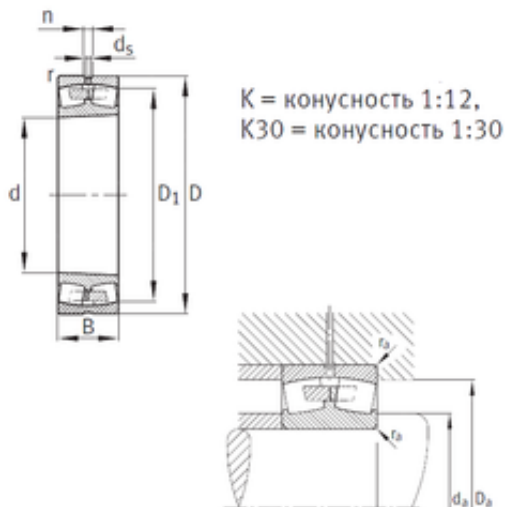

DAF Mechanical & Electrical Equipment C...

500 mm x 830 mm x 264 mm 500 mm x 830 mm
x 264 mm FAG 231/500-B-K-MB FAG Bearing

Bearing No. 231/500-B-K-MB

231/500-B-K-MB Bearing 2D drawings and 3D CAD models

Size	500x830x264 mm
Bore Diameter	500 mm
Outer Diameter	830 mm
Width	264 mm
d	500 mm
D	830 mm
B	264 mm
C	264 mm
n	23,5 mm
r min.	7,5 mm
D1	720,9 mm
da min.	532 mm
Da max.	798 mm
ra max.	6 mm
d5	12,5 r/min
Weight	556 Kg
Basic dynamic load rating (C)	7100 kN
Basic static load rating (C0)	14300 kN
Fatigue load limit (Pu)	990
Reference speed	340 r/min
Limiting speed	600 r/min
Calculation factor (e)	0,32
Calculation factor (Y0)	2,06
Calculation factor (Y1)	2,1